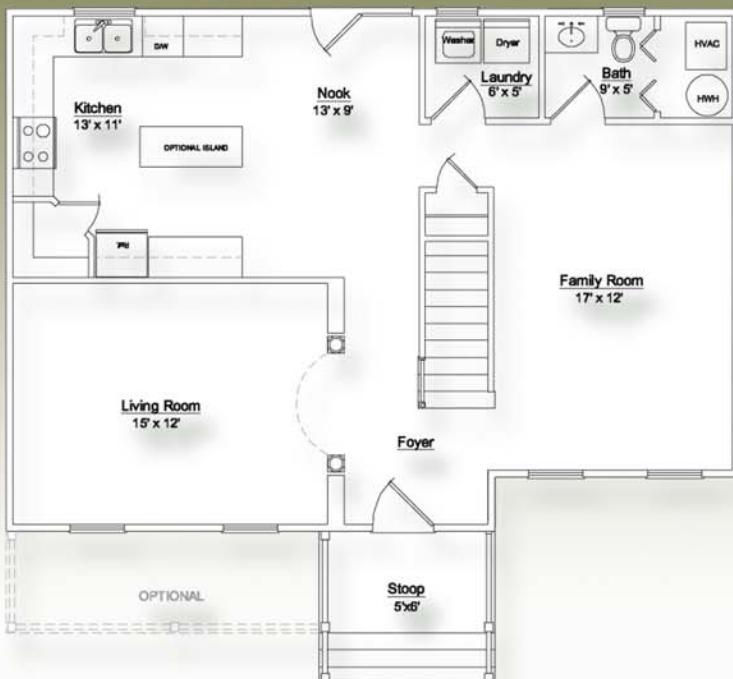

THE HARTFORD

1803 sf, Four Bedrooms, 2 1/2 Baths

INFO LINE
(804) 748-7575

E-mail: sales@finerhomesinc.net
Website: www.finerhomesinc.net

Finer Homes
We build your dreams. 

Home plans may vary or change without notice or obligation. Optional items are available at additional cost. All dimensions are approximate and not all features are shown. Actual building plans may include code updates and design/mechanical changes and improvements.