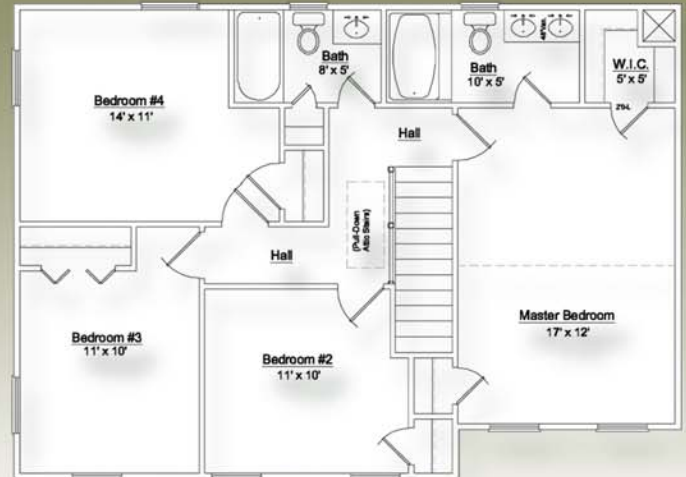

THE HARTFORD

1803 sf, Four Bedrooms, 2 1/2 Baths

INFO LINE
(804) 748-7575

E-mail: sales@finerhomesinc.net
Website: www.finerhomesinc.net

Finer Homes
We build your dreams. 

Home plans may vary or change without notice or obligation. Optional items are available at additional cost. All dimensions are approximate and not all features are shown. Actual building plans may include code updates and design/mechanical changes and improvements.