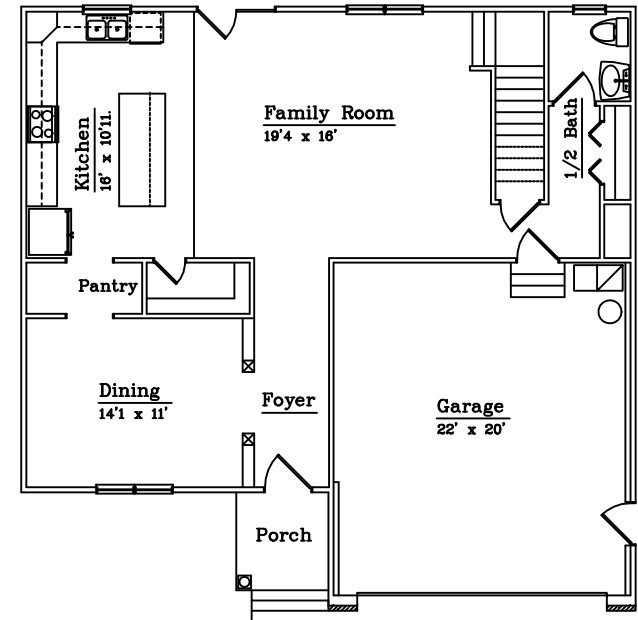

The Covington

2,242 sf, Four Bedrooms, 2 1/2 Baths

Finer Homes
We build your dreams.

INFO LINE
(804) 748-7575
E-mail: sales@finerhomesinc.net
Website: www.finerhomesinc.net